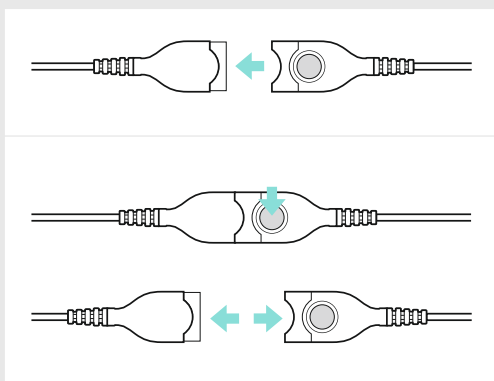

eposaudio.com/support

DSEA A/S

Kongebakken 9, DK-2765 Smørum, Denmark
eposaudio.com

Printed in China, Publ. 09/22, 770-00192/A05

Connection possibilities | Possibilités de raccordement | Possibilità di collegamento | Posibilidades de conexión |
Ligações possíveis | 连接可能性 | 連接方式 | Bağlantı olanakları